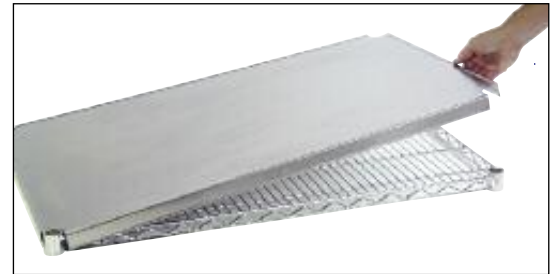

SHELF INLAYS

HARD PLASTIC SHELF INLAY

Hard plastic shelf inlay allows your wire shelf to have a solid surface. Keeps items from falling through wire gaps or falling over. The inlay is easy to clean and can function as a dust cover.

MODEL NO.	FITS SHELF SIZE	SHIP WEIGHT (LBS.)	LIST PRICE
RC1836	18 x 36	1.5	\$30.00
RC1848	18 x 48	2.0	\$35.00
RC1860	18 x 60	2.5	\$40.00
RC1872	18 x 72	3.0	\$45.00
RC2436	24 x 36	2.0	\$35.00
RC2448	24 x 48	2.75	\$40.00
RC2460	24 x 60	3.5	\$45.00
RC2472	24 x 72	4.0	\$50.00

STAINLESS STEEL SHELF CAP

20-gauge Solid Stainless steel cap fits right over your wire shelf creating a solid surface. Wire shelf not included.

MODEL NO.	FITS SHELF SIZE	SHIP WEIGHT (LBS.)	LIST PRICE
RSSCAP1836	18 x 36	11.0	\$72.00
RSSCAP1848	18 x 48	14.0	\$85.00
RSSCAP1860	18 x 60	16.5	\$100.00
RSSCAP2436	24 x 36	13.5	\$83.00
RSSCAP2448	24 x 48	17.0	\$100.00
RSSCAP2460	24 x 60	20.0	\$118.00

NYLON CART COVERS

Durable nylon construction with VELCRO® openings. Covers help protect contents from dust and other airborne contaminants. Standard color is blue. Additional colors, sizes and zipper closure are available. Ask for details.