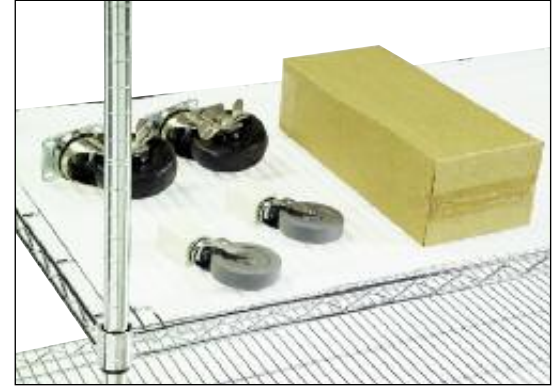

SHELF INLAYS

HARD PLASTIC SHELF INLAY

Hard plastic shelf inlay allows your wire shelf to have a solid surface. Keeps items from falling through wire gaps or falling over. The inlay is easy to clean and can function as a dust cover.

MODEL NO.	FITS SHELF SIZE	SHIP WEIGHT (LBS.)	LIST PRICE
RC1836	18 x 36	1.5	\$30.00
RC1848	18 x 48	2.0	\$35.00
RC1860	18 x 60	2.5	\$40.00
RC1872	18 x 72	3.0	\$45.00
RC2436	24 x 36	2.0	\$35.00
RC2448	24 x 48	2.75	\$40.00
RC2460	24 x 60	3.5	\$45.00
RC2472	24 x 72	4.0	\$50.00

STAINLESS STEEL SHELF CAP

20-gauge Solid Stainless steel cap fits right over your wire shelf creating a solid surface. Wire shelf not included.

MODEL NO.	FITS SHELF SIZE	SHIP WEIGHT (LBS.)	LIST PRICE
RSSCAP1836	18 x 36	11.0	\$72.00
RSSCAP1848	18 x 48	14.0	\$85.00
RSSCAP1860	18 x 60	16.5	\$100.00
RSSCAP2436	24 x 36	13.5	\$83.00
RSSCAP2448	24 x 48	17.0	\$100.00
RSSCAP2460	24 x 60	20.0	\$118.00

NYLON CART COVERS

Durable nylon construction with VELCRO® openings. Covers help protect contents from dust and other airborne contaminants. Standard color is blue. Additional colors, sizes and zipper closure are available. Ask for details.